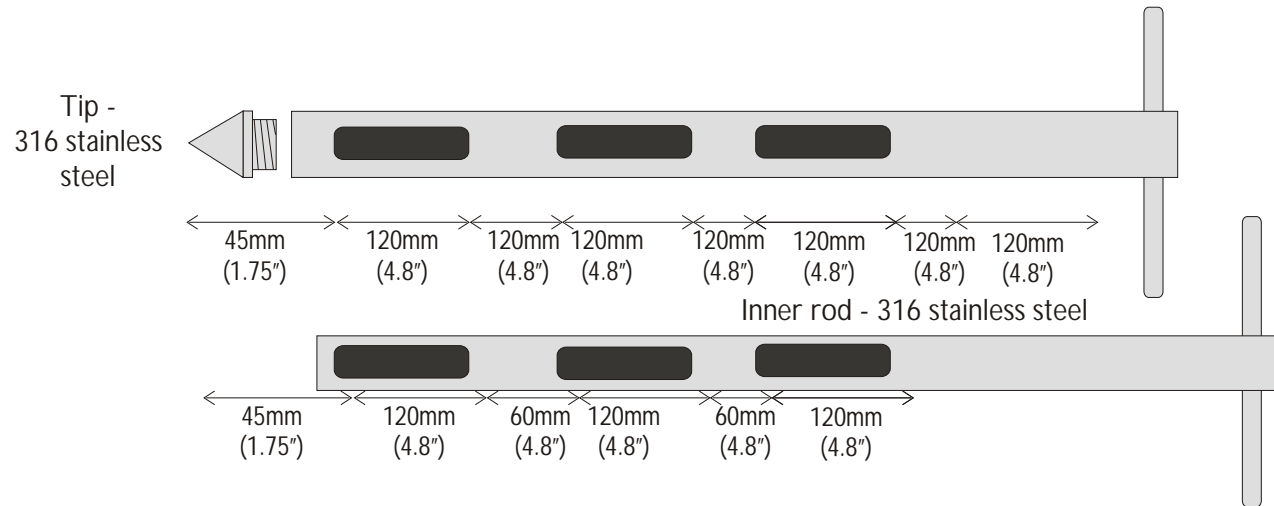

Exploded View of a Slot Sampler - Type 1210A-600 and 1210B-600

Exploded View of a Slot Sampler - Type 1210A-1000 and 1210B-1000

Pocket Width - 15mm

Diameter of Outer Tube = 25mm

Bore of Inner Tube = 16mm

Exploded View of a Slot Sampler - Type 1210A-1500 and 1210B-1500

Pocket Width - 15mm

Diameter of Outer Tube = 25mm

Bore of Inner Tube = 16mm