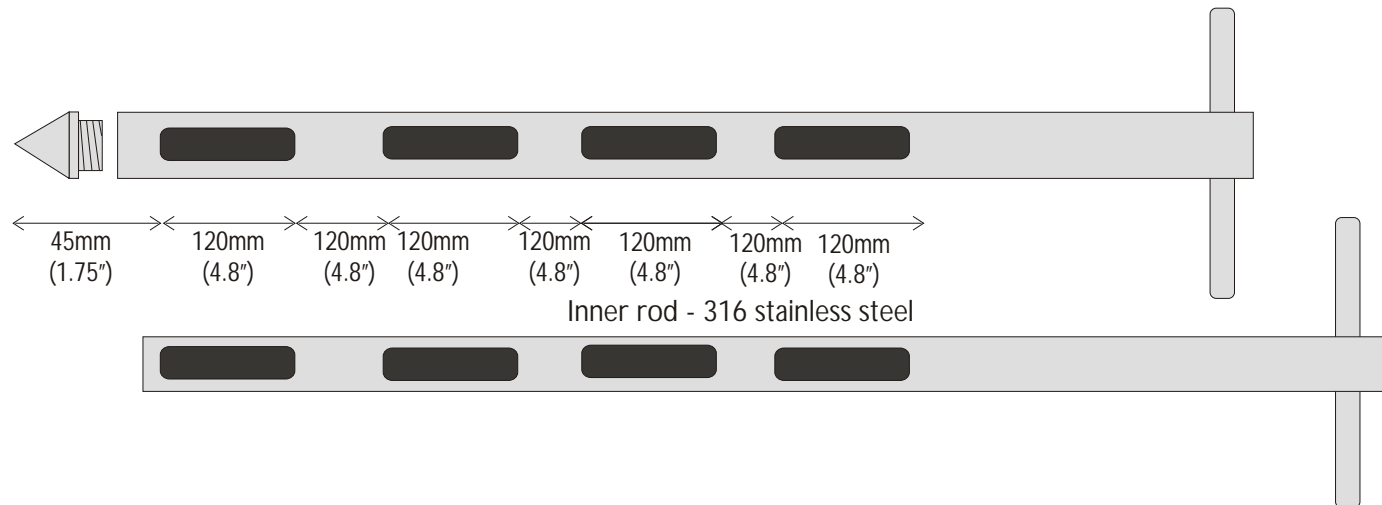

Exploded View of a Slot Sampler - Type 1210A-600 and 1210B-600

Exploded View of a Slot Sampler - Type 1210A-1000 and 1210B-1000

Pocket Width - 15mm

Diameter of Outer Tube = 25mm

Bore of Inner Tube = 16mm

Exploded View of a Slot Sampler - Type 1210A-1500 and 1210B-1500

Pocket Width - 15mm

Diameter of Outer Tube = 25mm

Bore of Inner Tube = 16mm