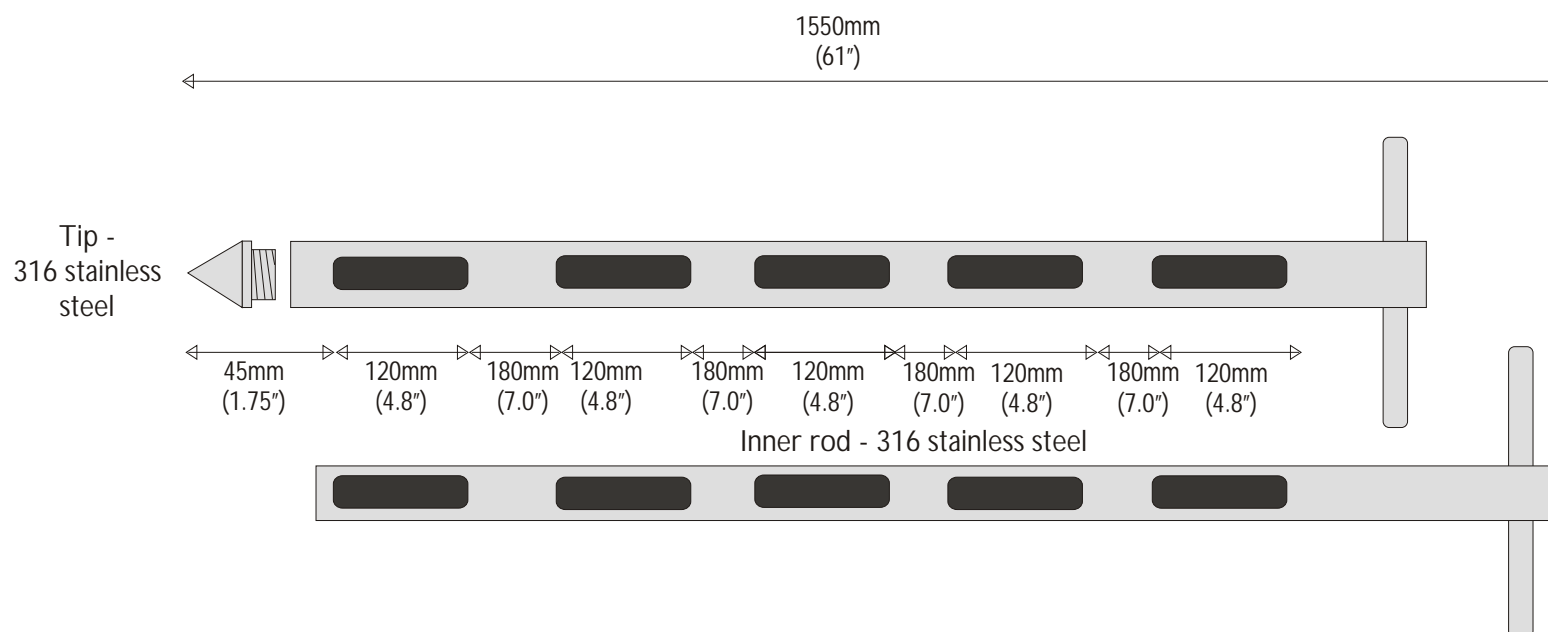

Exploded View of a Slot Sampler - Type 1210A-600 and 1210B-600

Exploded View of a Slot Sampler - Type 1210A-1000 and 1210B-1000

Pocket Width - 15mm

Diameter of Outer Tube = 25mm

Bore of Inner Tube = 16mm

Exploded View of a Slot Sampler - Type 1210A-1500 and 1210B-1500

Pocket Width - 15mm

Diameter of Outer Tube = 25mm

Bore of Inner Tube = 16mm