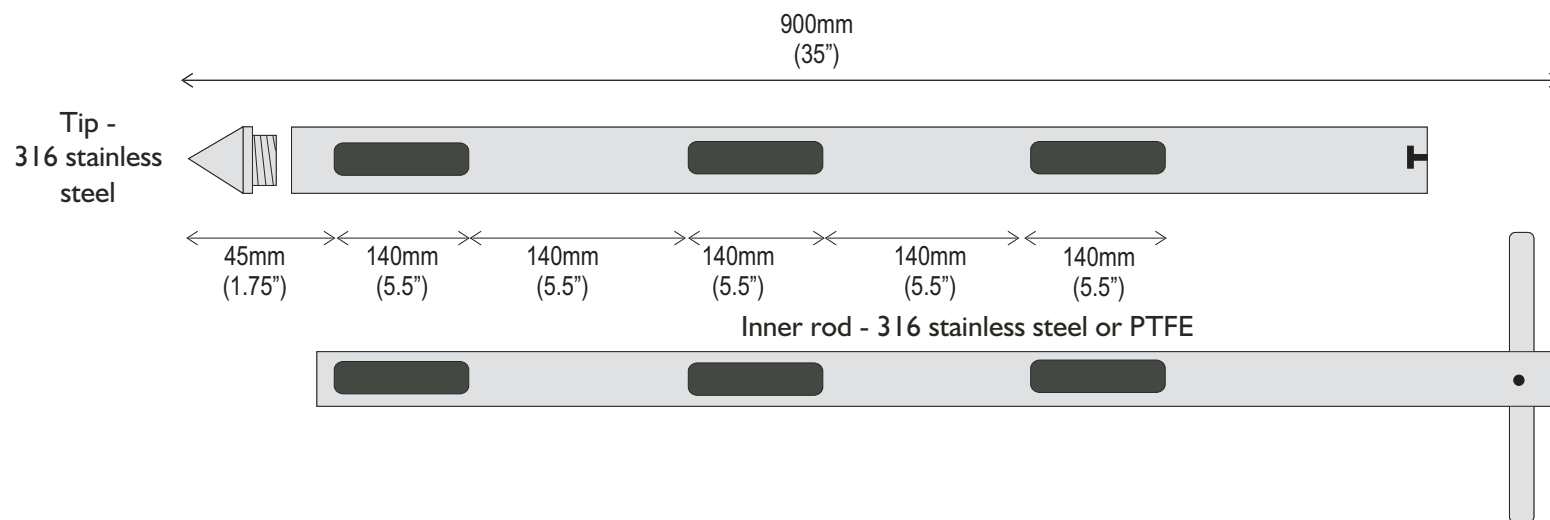

Exploded View of a Pocket Sampler - Type I220A-600 or I220B-600

Exploded View of a Pocket Sampler - Type I220A-900 or I220B-900

Pocket Width - 11mm

Sampling Systems Ltd.

13 Coleshill Trading Estate 1, Coleshill, Warwickshire. B46 1HT. UK