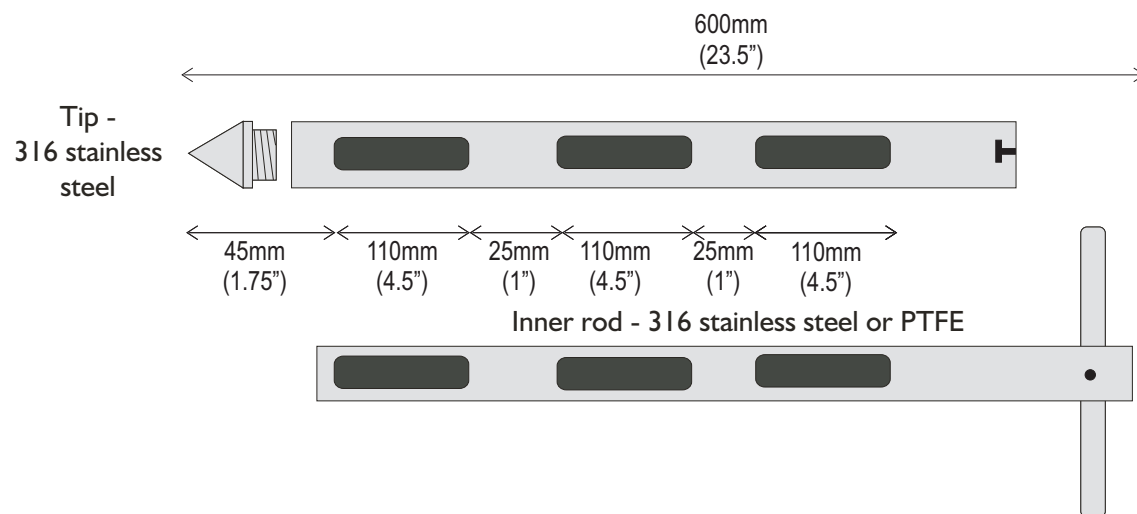

Exploded View of a Pocket Sampler - Type I220A-600 or I220B-600

Exploded View of a Pocket Sampler - Type I220A-900 or I220B-900

Pocket Width - 11mm

Sampling Systems Ltd.

13 Coleshill Trading Estate 1, Coleshill, Warwickshire. B46 1HT. UK