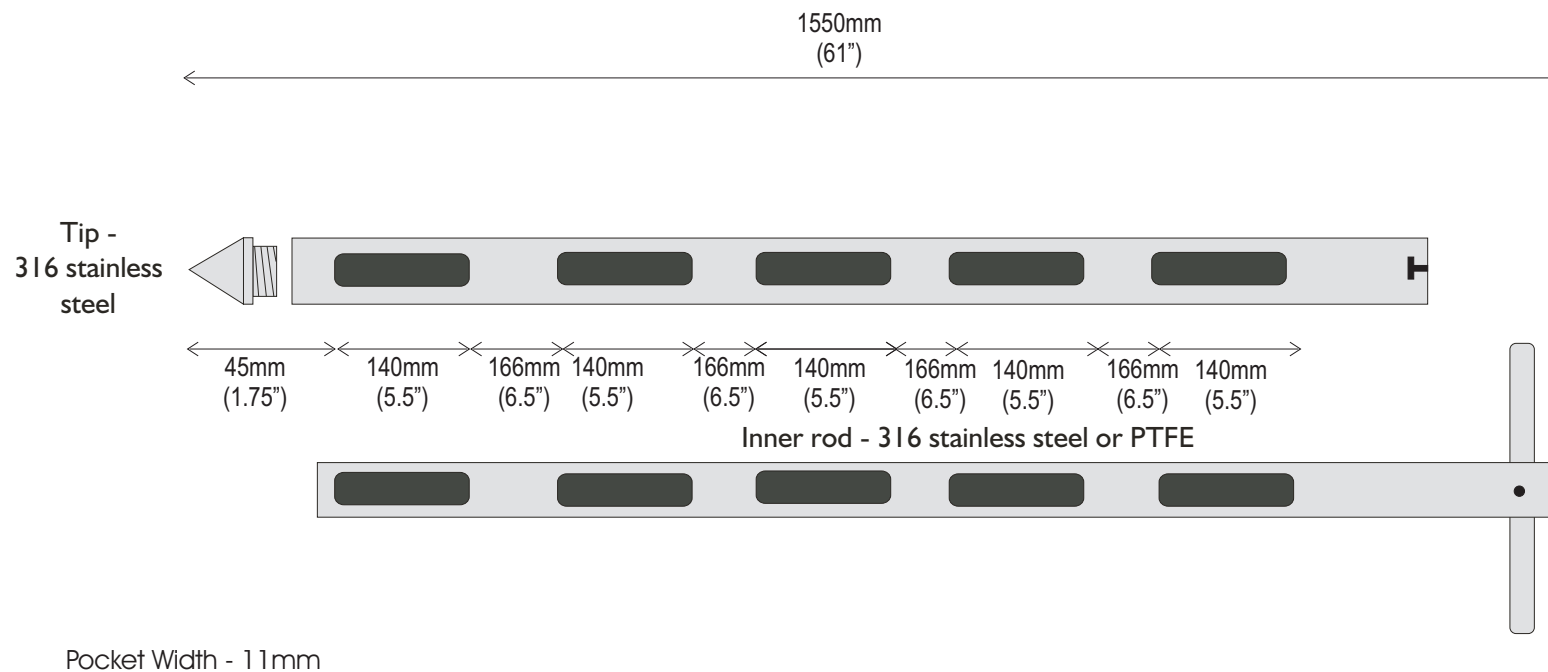

Exploded View of a Pocket Sampler - Type I220A-I500 or I220B-I500

Sampling Systems Ltd.

13 Coleshill Trading Estate 1, Coleshill, Warwickshire. B46 1HT. UK

Tel: +44 (0)1675 466992

E Mail: info@sampling.co.uk

Fax: +44 (0) 1675 466994

www.sampling.co.uk